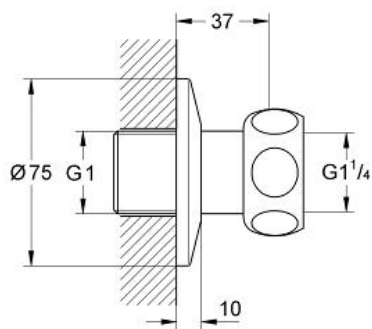

Product Description:
Straight union

Standard Specification:

- 1 1/4" x 1" male threaded nut
- Screw escutcheon
- For Grohtherm XL 1" (35 085/35 086)
- **GROHE StarLight** chrome finish

Applicable Codes & Standards: